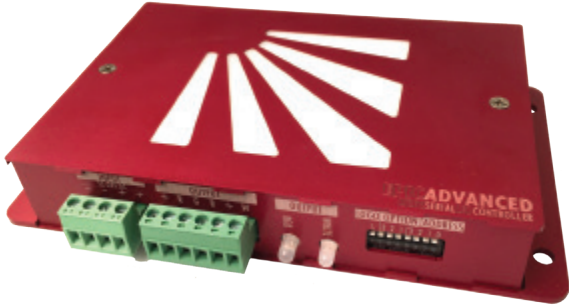

ADVANCED RS232 Serial Controller

THE MOST POWERFUL LED Lighting CONTROLLER ON THE MARKET

ADVANCED RS232 CONTROLLER
(power supply not included)

KEY FEATURES:

- Can handle up to 400 watts of power
- 4 high current channels with independent control - The highest in the industry. RGB + White.
- Suitable for common anode RGB LED strips, LEDs and incandescent bulbs.
- Standalone mode with 8 pre-programmed light sequences.
- A custom user-editable sequence via RS232 Serial with a wide-range of effect speed adjustments
- Wide-range of external input accessories such as IPAD, relays, and wireless transmitter and momentary switch.
- Memory for last selected sequence and user-editable sequence.
- Serial TTL interface to control from your micro controller or PC - interface sold separately.
- Addressable. Multiple modules can be connected with independent control for each module.
- Small form factor.
- PWM of 480 Hz delivers smooth dimming and a wide range of color spectrum of RGB LED light fixtures.
- Override memory allows last program to continue in case the RS232 serial connection is disrupted for any reason.
- Reverse polarity protection.
- Work independently or integrated into a whole-house 3rd party control system.
- 8-24VDC
- Integrated 5 Volt WiFi Power Port

Features 4 high current channels with independent control. The **Advanced RS232 Serial Controller** can handle up to 400 watts making it the most powerful led lighting controller on the market today. RGB + White. Suitable for common anode RGB LED strips, LEDs and incandescent bulbs. Standalone mode with 8 pre-programmed light sequences. Custom user-editable sequence via RS232. Wide-range effect & speed adjust. Works independently or integrated into a whole-house automation system.

BACK

FRONT

ORDERING

MODEL

EPIC-Advanced

RS232 Controller

CAN BE USED IN CONJUNCTION WITH:

- WiFi Interface
- IR Receiver
- EPIC Symphony
- EPIC Melody
- Remote Momentary Switch