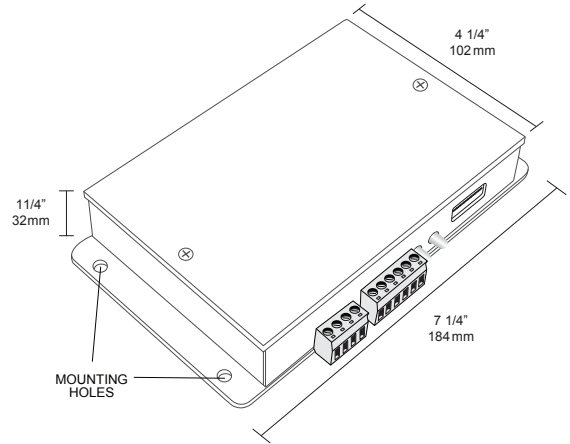

ADVANCED RS232 Serial Controller

THE MOST POWERFUL LED Lighting CONTROLLER ON THE MARKET

ADVANCED RS232 CONTROLLER
(power supply not included)

KEY FEATURES:

- Can handle up to 400 watts of power
- 4 high current channels with independent control - The highest in the industry. RGB + White.
- Suitable for common anode RGB LED strips, LEDs and incandescent bulbs.
- Standalone mode with 8 pre-programmed light sequences.
- A custom user-editable sequence via RS232 Serial with a wide-range of effect speed adjustments
- Wide-range of external input accessories such as IPAD, relays, and wireless transmitter and momentary switch.
- Memory for last selected sequence and user-editable sequence.
- Serial TTL interface to control from your micro controller or PC - interface sold separately.
- Addressable. Multiple modules can be connected with independent control for each module.
- Small form factor.
- PWM of 480 Hz delivers smooth dimming and a wide range of color spectrum of RGB LED light fixtures.
- Override memory allows last program to continue in case the RS232 serial connection is disrupted for any reason.
- Reverse polarity protection.
- Work independently or integrated into a whole-house 3rd party control system.
- 8-24VDC
- Integrated 5 Volt WiFi Power Port

Features 4 high current channels with independent control. The **Advanced RS232 Serial Controller** can handle up to 400 watts making it the most powerful led lighting controller on the market today. RGB + White. Suitable for common anode RGB LED strips, LEDs and incandescent bulbs. Standalone mode with 8 pre-programmed light sequences. Custom user-editable sequence via RS232. Wide-range effect & speed adjust. Works independently or integrated into a whole-house automation system.