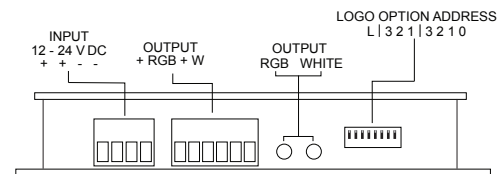

ADVANCED RS232 Serial Controller

THE MOST POWERFUL LED Lighting CONTROLLER ON THE MARKET

ADVANCED RS232 CONTROLLER
(power supply not included)

KEY FEATURES:

- Can handle up to 400 watts of power
- 4 high current channels with independent control - The highest in the industry. RGB + White.
- Suitable for common anode RGB LED strips, LEDs and incandescent bulbs.
- Standalone mode with 8 pre-programmed light sequences.
- A custom user-editable sequence via RS232 Serial with a wide-range of effect speed adjustments
- Wide-range of external input accessories such as IPAD, relays, and wireless transmitter and momentary switch.
- Memory for last selected sequence and user-editable sequence.
- Serial TTL interface to control from your micro controller or PC - interface sold separately.
- Addressable. Multiple modules can be connected with independent control for each module.
- Small form factor.
- PWM of 480 Hz delivers smooth dimming and a wide range of color spectrum of RGB LED light fixtures.
- Override memory allows last program to continue in case the RS232 serial connection is disrupted for any reason.
- Reverse polarity protection.
- Work independently or integrated into a whole-house 3rd party control system.
- 8-24VDC
- Integrated 5 Volt WiFi Power Port

Features 4 high current channels with independent control. The **Advanced RS232 Serial Controller** can handle up to 400 watts making it the most powerful led lighting controller on the market today. RGB + White. Suitable for common anode RGB LED strips, LEDs and incandescent bulbs. Standalone mode with 8 pre-programmed light sequences. Custom user-editable sequence via RS232. Wide-range effect & speed adjust. Works independently or integrated into a whole-house automation system.

BACK

FRONT

ORDERING

MODEL

EPIC-Advanced

RS232 Controller

CAN BE USED IN CONJUNCTION WITH:

- WiFi Interface
- IR Receiver
- EPIC Symphony
- EPIC Melody
- Remote Momentary Switch