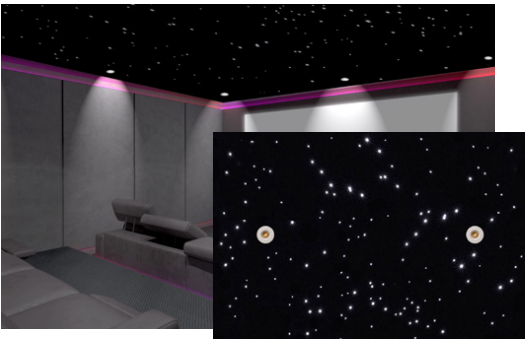

EPIC SKY Star Panel with
2 LUMI MINI DOWNLIGHTS
(white housing shown)

EPIC SKY TECHNOLOGY

A Division of Impact Lighting, Inc.

2101 West Central Blvd. Orlando, Florida 32805 USA • Phone: 1.800.507.5714 • Fax: 407.745.4584 • Email: sales@epicskytech.com

www.epicskytech.com