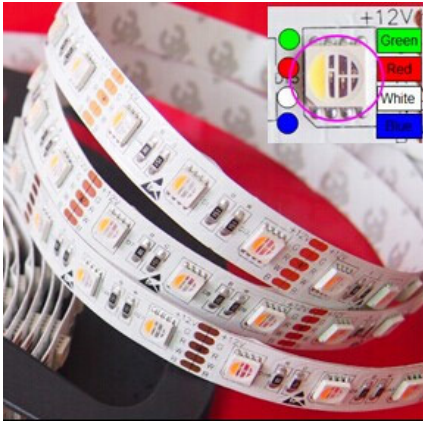

PROJECT	DATE
TYPE	QTY

SUPER HIGH ULTRA BRIGHT THINGLOW

IL-TG-RGBX
5M Thinglow Reel

DESCRIPTION:

- Input voltage: DC 12V, DC24V
- Super bright top SMD 5050 LED as lighting sources
- Different colors are available
- Every 3-LED are cuttable for 12V strips, 6 LEDs are cuttable for DC24V
- White, Black, Yellow PCB Board are available
- 3M adhesive tape included on backside

APPLICATION

- Decorative lighting for festivals, events, shows, exhibitions
- Architectural lighting for canopy, corridor, window, archway,
- Backlight or edge light for signage
- Path or contour marking
- Channel letter lighting

SPECIFICATIONS

Dimensions: 500*12*0.22mm

LED Qty: 60 LED per meter

Voltage: DC12V, DC24

Power Consumption: 19.2W/m

Waterproof Grade: IP20-IP67

Four Chips in One LED

Model No.	Color	LED Qty	λ (Nm)/(CT:K)	Luminous Flux	PCB Dimensions (mm)	Work Voltage	Power	Water proof	Packing				
IL-F5050A30-CP4-12/24	RGB Pure White	60/m	■: 620-630 ■: 465-470 ■: 520-525 ■: 590-595	■: 100-120 ■: 90-110 ■: 250-270 ■: 100-120	500*12*0.22	DC12V DC24V	19.2W/m	No	5m/reel				
IL-F5050A30-CN4-12/24	RGB Nature White												
IL-F5050A30-CW4-12/24	RGB Warm White												
IL-F5050A30-CY4-12/24	RGB Amber												
IL-F5050C30-CP4-12/24	RGB Pure White	60/m	□: 6000-6500K □: 4000-4500K □: 3000-3500K	□: 350-390 □: 340-360 □: 300-330				500*12*0.22		DC12V DC24V	19.2W/m	IP67	5m/reel
IL-F5050C30-CN4-12/24	RGB Nature White												
IL-F5050C30-CW4-12/24	RGB Warm White												
IL-F5050C30-CY4-12/24	RGB Amber												