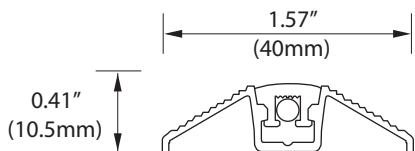

CROSS SECTION
Actual Size

Impact Lighting's **XTRU-150** Walkway Series Step Lighting is an aluminum profile with LED tread designed for assembling on floor surfaces without the need of surface chamfering.

Available in black and silver finishes

KEY FEATURES

- Low Profile
- Versatile Applications
- Extremely Energy Efficient
- Anti-Slip Surface
- Adjustable end caps
- No visible LED points
- Custom cut to Length (max 2 meters / 78 inches)