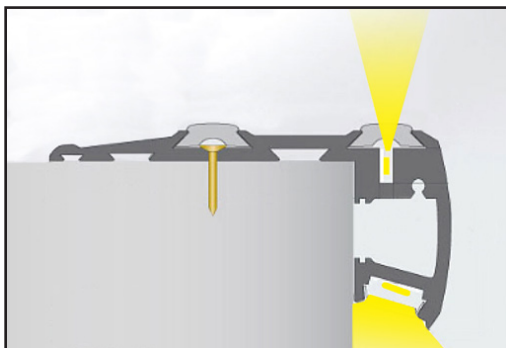

XTRU-4845

Commercial Series | LED STEP LIGHTING

COMMERCIAL GRADE LED STEP ILLUMINATION

Impact Lighting's XTRU-4845 Commercial Grade Series Step Lighting is an aluminum stair housing profile with LED tread and riser illumination with single or RGB color options. Perfect for high traffic and designer applications such as lighting in cinemas, shops, nightclubs and restaurants, this profile offers superb durability and style.

Anodized Black Finish

Anodized Aluminum Finish

XTRU-4845
Commercial Series
Aluminum dual LED
lighted stair profile.

Tread
Illumination

Riser
Illumination

Tread and Riser
Illumination

KEY FEATURES:

- ▶ Resistant to high intensity pedestrian traffic
- ▶ Fixed to the finished edge of a step with screws or an adhesive
- ▶ Can be installed on carpeted steps
- ▶ Anti-Slip Surface
- ▶ End caps
- ▶ No visible LED points
- ▶ Custom cut to length (max 2 meters / 78 inches)