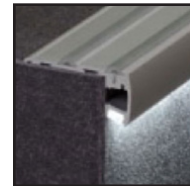

XTRU-4845

Commercial Series | LED STEP LIGHTING

COMMERCIAL GRADE LED STEP ILLUMINATION

Impact Lighting's XTRU-4845 Commercial Grade Series Step Lighting is an aluminum stair housing profile with LED tread and riser illumination with single or RGB color options. Perfect for high traffic and designer applications such as lighting in cinemas, shops, nightclubs and restaurants, this profile offers superb durability and style.

Anodized Black Finish

Anodized Aluminum Finish

XTRU-4845
Commercial Series
Aluminum dual LED
lighted stair profile.

Tread
Illumination

Riser
Illumination

Tread and Riser
Illumination

KEY FEATURES:

- ▶ Resistant to high intensity pedestrian traffic
- ▶ Fixed to the finished edge of a step with screws or an adhesive
- ▶ Can be installed on carpeted steps
- ▶ Anti-Slip Surface
- ▶ End caps
- ▶ No visible LED points
- ▶ Custom cut to length (max 2 meters / 78 inches)